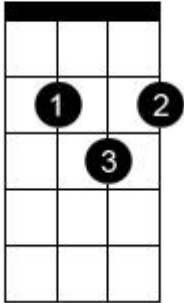

Chord diagram for All I Ever Wanted

<p>C</p>	<p>Cmaj7</p>	<p>F</p>	<p>Dm</p>
<p>G</p>	<p>Am</p>	<p>A5 (5th fret)</p>	<p>G5</p>

Alternative chords and fingering

<p>Fmaj7/C</p>	<p>G</p>	<p>G5</p>	<p>G</p>
-----------------------	-----------------	------------------	-----------------

Chord diagram for All I Ever Wanted (ukulele adaptation)

C

C

F

F

Dm

G

Am