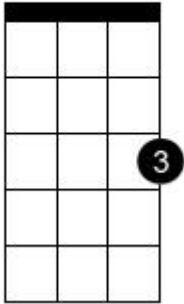

Chord diagram for All I Ever Wanted

<p>C</p>	<p>Cmaj7</p>	<p>F</p>	<p>Dm</p>
<p>G</p>	<p>Am</p>	<p>A5 (5th fret)</p>	<p>G5</p>

Alternative chords and fingering

<p>Fmaj7/C</p>	<p>G</p>	<p>G5</p>	<p>G</p>
-----------------------	-----------------	------------------	-----------------

Chord diagram for All I Ever Wanted (ukulele adaptation)

C

C

F

F

Dm

G

Am