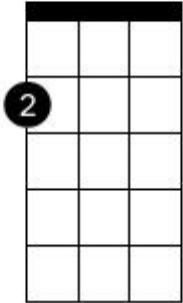

Chord diagram for All I Ever Wanted

<p>C</p>	<p>Cmaj7</p>	<p>F</p>	<p>Dm</p>
<p>G</p>	<p>Am</p>	<p>A5 (5th fret)</p>	<p>G5</p>

Alternative chords and fingering

<p>Fmaj7/C</p>	<p>G</p>	<p>G5</p>	<p>G</p>
-----------------------	-----------------	------------------	-----------------

Chord diagram for All I Ever Wanted (ukulele adaptation)

C

C

F

F

Dm

G

Am