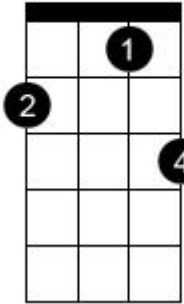

Chord diagram for All I Ever Wanted

<p>C</p>	<p>Cmaj7</p>	<p>F</p>	<p>Dm</p>
<p>G</p>	<p>Am</p>	<p>A5 (5th fret)</p>	<p>G5</p>

Alternative chords and fingering

<p>Fmaj7/C</p>	<p>G</p>	<p>G5</p>	<p>G</p>
-----------------------	-----------------	------------------	-----------------

Chord diagram for All I Ever Wanted (ukulele adaptation)

C

C

F

F

Dm

G

Am