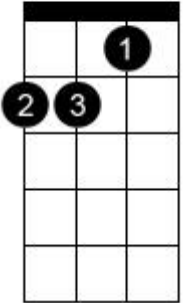

Chord diagram for All I Ever Wanted

<p>C</p>	<p>Cmaj7</p>	<p>F</p>	<p>Dm</p>
<p>G</p>	<p>Am</p>	<p>A5 (5th fret)</p>	<p>G5</p>

Alternative chords and fingering

<p>Fmaj7/C</p>	<p>G</p>	<p>G5</p>	<p>G</p>
-----------------------	-----------------	------------------	-----------------

Chord diagram for All I Ever Wanted (ukulele adaptation)

C

C

F

F

Dm

G

Am