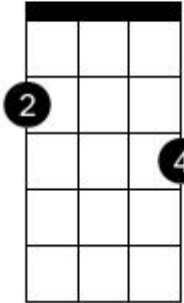

Chord diagram for All I Ever Wanted (ukulele adaptation)

C

C

F

F

Dm

G

Am

Am

Cmaj7