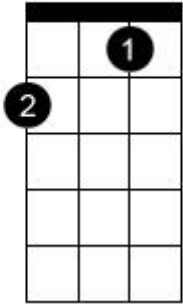

Chord diagram for All I Ever Wanted

<p>C</p>	<p>Cmaj7</p>	<p>F</p>	<p>Dm</p>
<p>G</p>	<p>Am</p>	<p>A5 (5th fret)</p>	<p>G5</p>

Alternative chords and fingering

<p>Fmaj7/C</p>	<p>G</p>	<p>G5</p>	<p>G</p>
-----------------------	-----------------	------------------	-----------------

Chord diagram for All I Ever Wanted (ukulele adaptation)

C

C

F

F

Dm

G

Am