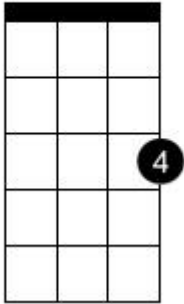

Chord diagram for All I Ever Wanted

<p>C</p>	<p>Cmaj7</p>	<p>F</p>	<p>Dm</p>
<p>G</p>	<p>Am</p>	<p>A5 (5th fret)</p>	<p>G5</p>

Alternative chords and fingering

<p>Fmaj7/C</p>	<p>G</p>	<p>G5</p>	<p>G</p>
-----------------------	-----------------	------------------	-----------------

Chord diagram for All I Ever Wanted (ukulele adaptation)

C

C

F

F

Dm

G

Am